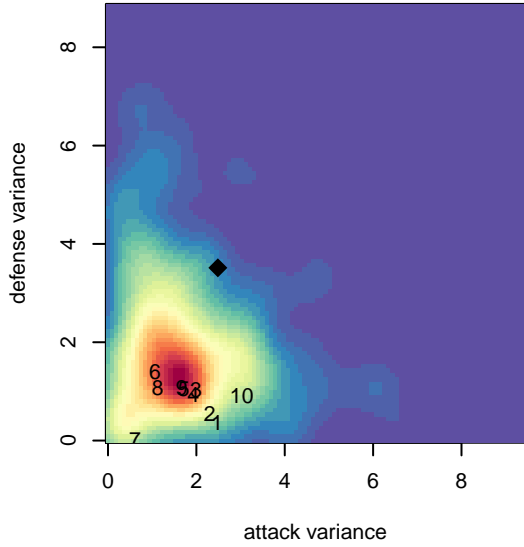

3 Rivers Grey B00

3 Rivers SC
 Pasco, WA
 B00 total strength=1034
 attack=3.61 defense=1.4
 fall league = NWL BU14
 spr league = Spr NWL BU14
 notes= C team; Lowry 2013, 2014

alt names used:
 3RSC Lowry
 3RSC
 3RSC B00 – LOWRY (WA)
 3RSC Lowry B00
 BU14 3RSC BLACK–LOWRY
 3RSC BLACK–LOWRY

Venues played:
 2013 Spr NWL U13 U13
 2014 HotShot – Gold U13
 2014 Yakima Mid Summer Classic BU14–15
 2014 Les Schwab NW Cup U14 Silver U14
 2014 Mt Hood Challenge U14
 2014 NWL BU14
 2014 Spr NWL BU14

**attack and defense variance (black dot)
relative to other teams
and top 10 in region**

**attack and defense rating
relative to others at age
and all opponents in last 13 months**

Performance relative to 13 month average