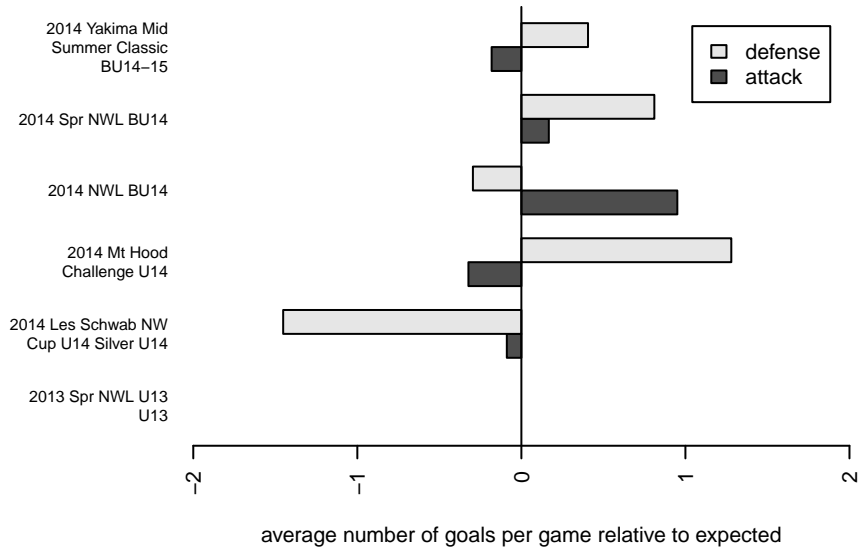

3 Rivers Grey B00

3 Rivers SC
 Pasco, WA
 B00 total strength=1034
 attack=3.61 defense=1.4
 fall league = NWL BU14
 spr league = Spr NWL BU14
 notes= C team; Lowry 2013, 2014

alt names used:
 3RSC Lowry
 3RSC
 3RSC B00 – LOWRY (WA)
 3RSC Lowry B00
 BU14 3RSC BLACK–LOWRY
 3RSC BLACK–LOWRY

Venues played:
 2013 Spr NWL U13 U13
 2014 HotShot – Gold U13
 2014 Yakima Mid Summer Classic BU14–15
 2014 Les Schwab NW Cup U14 Silver U14
 2014 Mt Hood Challenge U14
 2014 NWL BU14
 2014 Spr NWL BU14

**attack and defense variance (black dot)
relative to other teams
and top 10 in region**

**attack and defense rating
relative to others at age
and all opponents in last 13 months**

Performance relative to 13 month average