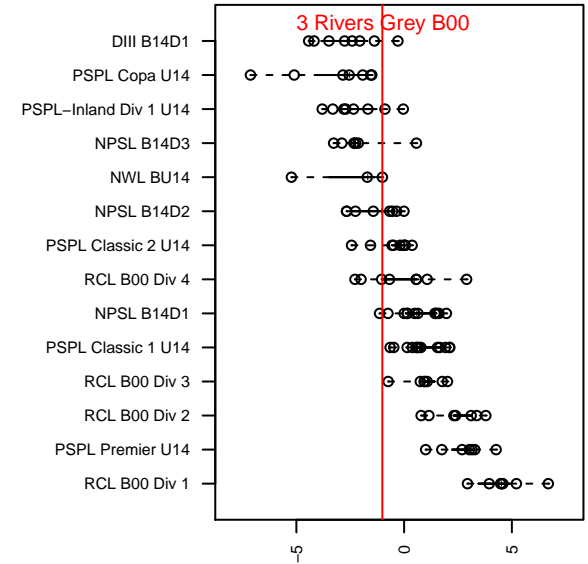

3 Rivers Grey B00

3 Rivers SC
 Pasco, WA
 B00 total strength=1034
 attack=3.61 defense=1.4
 fall league = NWL BU14
 spr league = Spr NWL BU14
 notes= C team; Lowry 2013, 2014

alt names used:
 3RSC Lowry
 3RSC
 3RSC B00 – LOWRY (WA)
 3RSC Lowry B00
 BU14 3RSC BLACK–LOWRY
 3RSC BLACK–LOWRY

Venues played:
 2013 Spr NWL U13 U13
 2014 HotShot – Gold U13
 2014 Yakima Mid Summer Classic BU14–15
 2014 Les Schwab NW Cup U14 Silver U14
 2014 Mt Hood Challenge U14
 2014 NWL BU14
 2014 Spr NWL BU14

**attack and defense variance (black dot)
relative to other teams
and top 10 in region**

**attack and defense rating
relative to others at age
and all opponents in last 13 months**

Performance relative to 13 month average