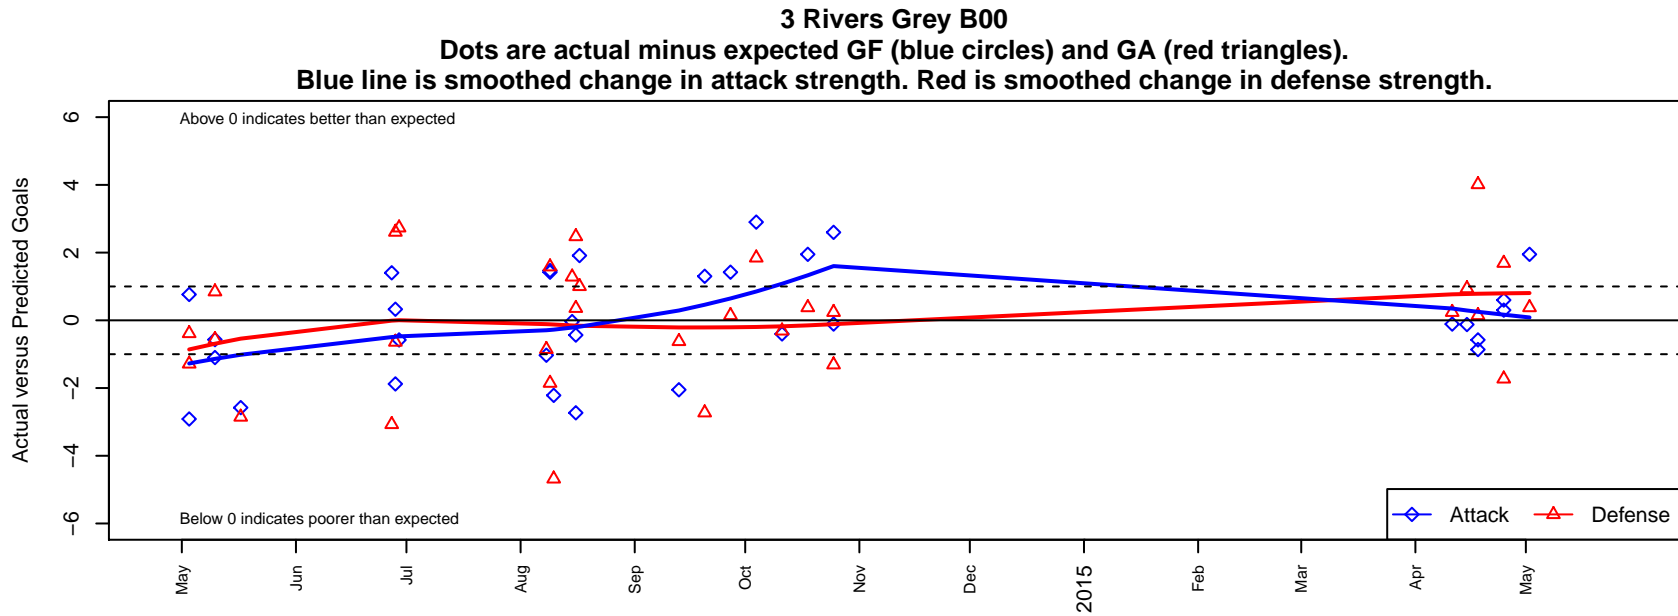

3 Rivers Grey B00

3 Rivers SC
 Pasco, WA
 B00 total strength=1034
 attack=3.61 defense=1.4
 fall league = NWL BU14
 spr league = Spr NWL BU14
 notes= C team; Lowry 2013, 2014

alt names used:
 3RSC Lowry
 3RSC
 3RSC B00 – LOWRY (WA)
 3RSC Lowry B00
 BU14 3RSC BLACK–LOWRY
 3RSC BLACK–LOWRY

**attack and defense variance (black dot)
relative to other teams
and top 10 in region**

**attack and defense rating
relative to others at age
and all opponents in last 13 months**

Performance relative to 13 month average